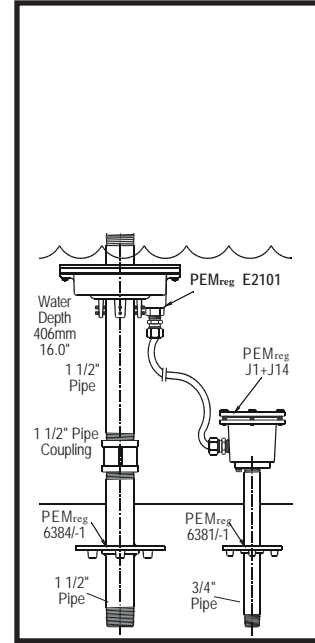

PEM_{reg} 320-45

Copyright © PEM Fountain Co - 2018 Printed in Canada