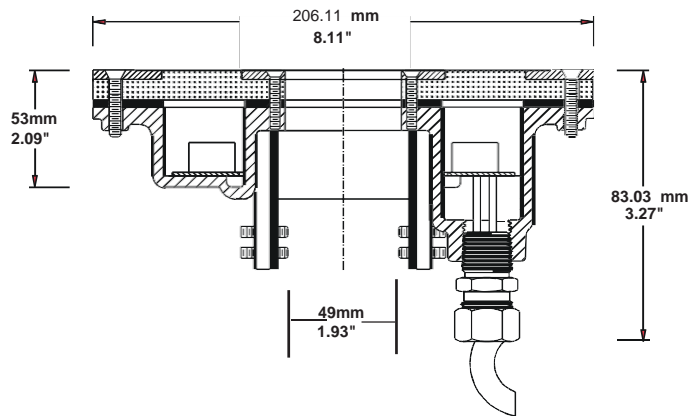

PEM®E2100

INDEX

	Page #
COVER	1
Index	2
Description & Light Output Performances	3
Sample Applications of PEM® E2100 Ring Light	4
PEM® E 2100, Basic Types 01 & 02 Dimensions	5
PEM® E2100 ORDER PAGE	6

PEM^{reg} E2101

BASIC FIXTURE TYPE: E2101

SUBMERSIBLE LED LIGHT FIXTURES by PEM FOUNTAIN CO.

104 NEWKIRK RD, RICHMOND HILL, ONTARIO, CANADA, L4C 3G3

Tel: 800-387-3600 - Email: sales@pemfountain.ca - www.pemfountain.ca