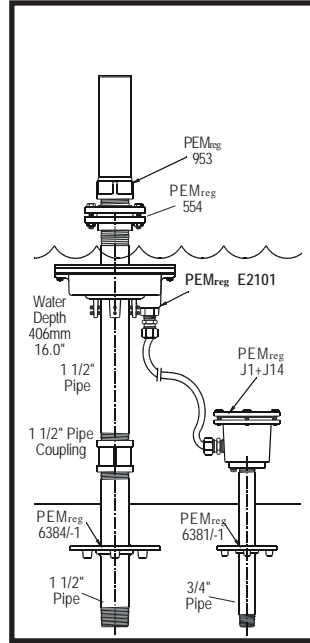

SOME PEM_{reg} E2101 APPLICATIONS

PEM_{reg} 953

Copyright © PEM Fountain Co - 2018 Printed in Canada