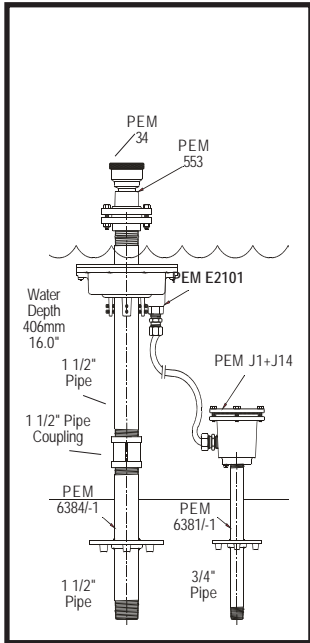

SOME PEM_{reg} E2101 APPLICATIONS

PEM_{reg} 34