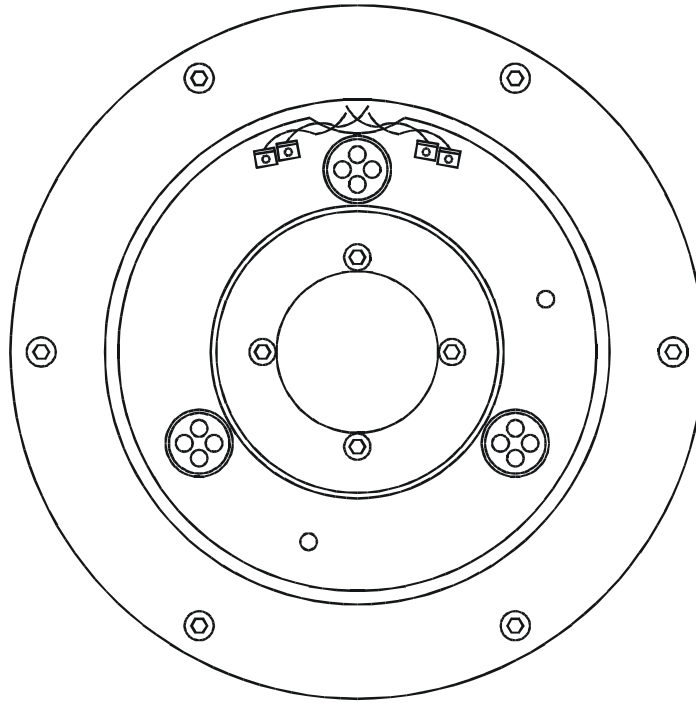

PEM_{reg} 14 - 6

PEM_{reg} 14 - 6

PEM_{reg} 953

PEM_{reg} 320-45

Copyright © PEM Fountain Co - 2018 Printed in Canada

**SUBMERSIBLE
LED RING LIGHT FIXTURE**

**PEME2101
BASIC FIXTURE
TYPE: E2101**

Copyright © PEM Fountain Co - 2018 Printed in Canada