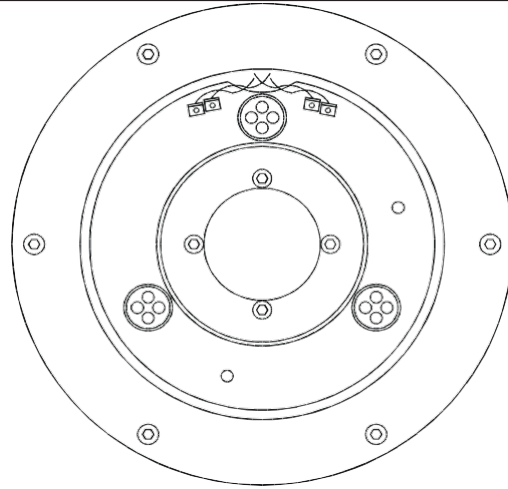

PEM^{reg} E2101

BASIC FIXTURE TYPE: E2101

SUBMERSIBLE LED LIGHT FIXTURES by PEM FOUNTAIN CO.

104 NEWKIRK RD, RICHMOND HILL, ONTARIO, CANADA, L4C 3G3

Tel: 800-387-3600 - Email: sales@pemfountain.ca - www.pemfountain.ca