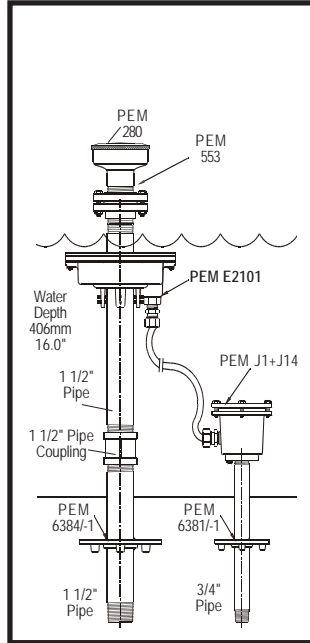

SOME PEM_{reg} E2101 APPLICATIONS

PEM_{reg} 280

Copyright © PEM Fountain Co - 2018 Printed in Canada