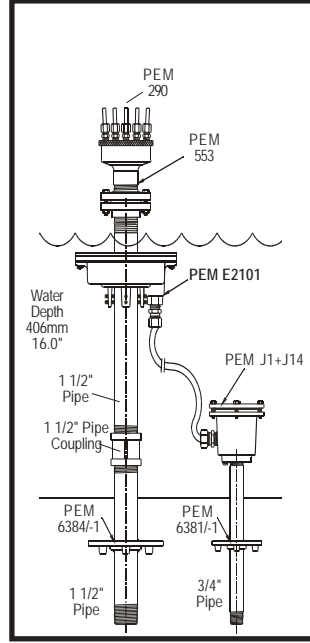

SOME PEM_{reg} E2101 APPLICATIONS

PEM_{reg} 290

Copyright © PEM Fountain Co - 2018 Printed in Canada