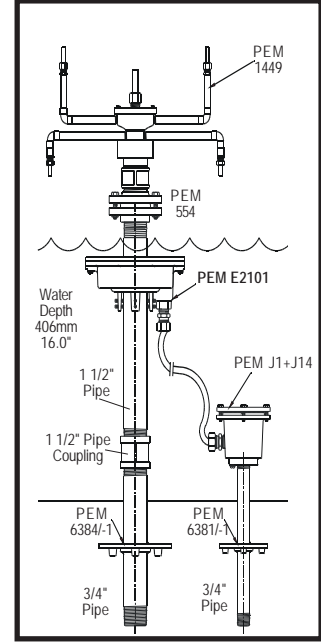

PEM_{reg} 1449