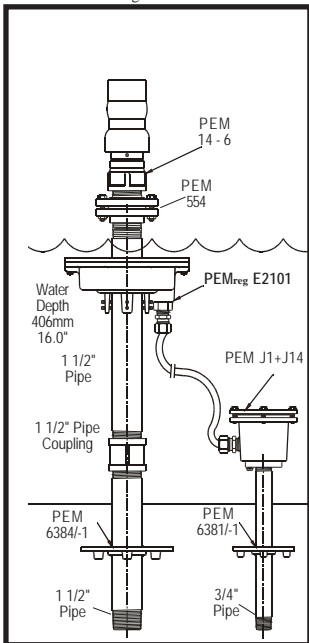

PEM_{reg} 14 - 6