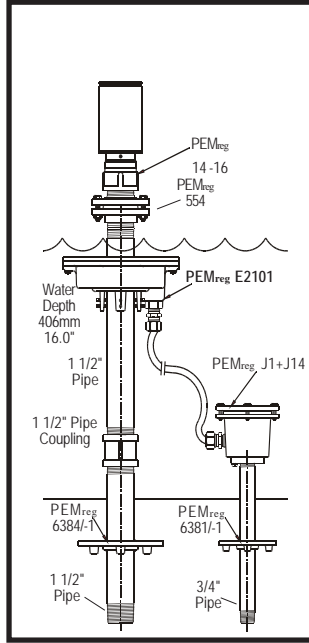

PEM_{reg} 14 - 6