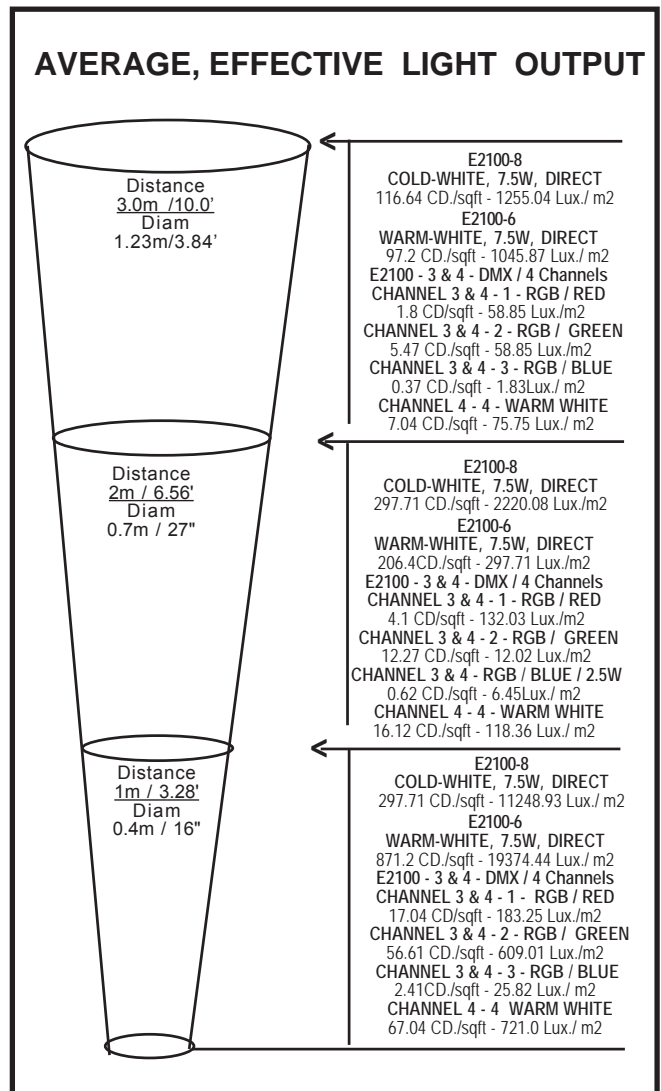

PEM E2100- 8 A , RING LIGHT

LED Illumination : Warm White , 30W, for DMX Dimming . Lightfixture has 5 electrical conductors.