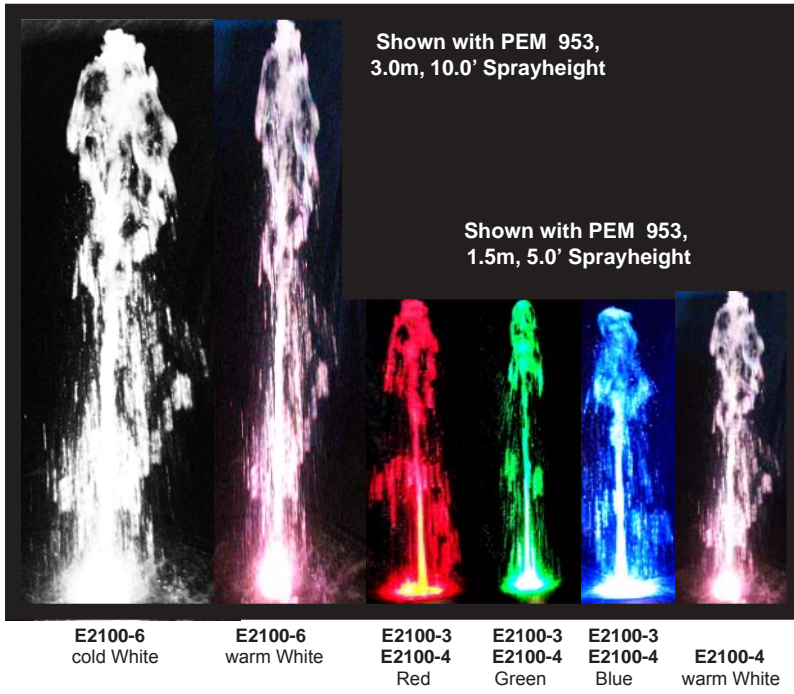

PEM^{reg} E2101

BASIC FIXTURE TYPE: E2101

SUBMERSIBLE LED LIGHT FIXTURES by PEM FOUNTAIN CO.

104 NEWKIRK RD, RICHMOND HILL, ONTARIO, CANADA, L4C 3G3

Tel: 800-387-3600 - Email: sales@pemfountain.ca - www.pemfountain.ca