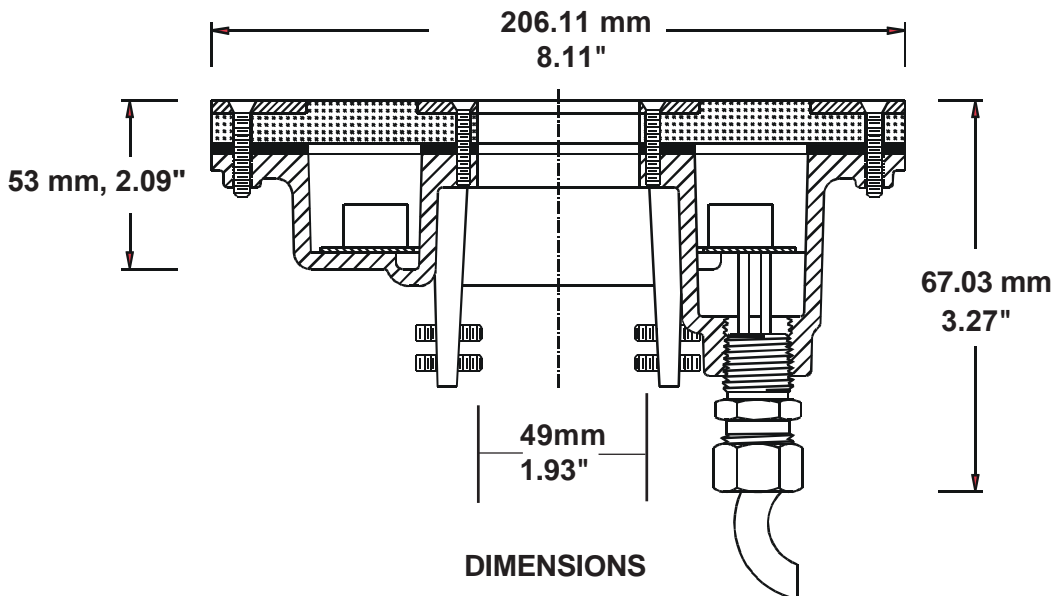

SERIAL	PEM ORDER	PEM E2100 RING LIGHTS - 2016 - 09 - 15	W.
		LED plates in this list are uni-voltage 12VAC, 12VDC & 24VDC	
		LED plates in this list have 20 degrees light output, for other outputs - please enquire	
		LED plates in this list are of canadian assembled components	
#	#	Clamps to Stand Pipe, 1 1/2" NPT/BSPT	Kg
E15--21003	E2100-3	For:RGB (7.5W-Red,7.5W-Green7.5W-Blue-Total 22.5W, DMX 3 - 4 Channel, 5 Conductor Cable 12 VAC/12 VDC/24 VDC, DMX , Electrical Cable, 9.0' / 2.7m x 18-5 AWG, H0R7N-F - 4 X 1.5mm2	4.3
E15-21004	E2100-4	For:RGBW (7.5W-Red,7.5W-Green,7.5W-Blue-7.5W Warm White Total 30w, DMX 4 Channel, 5 Conductor Cable 12 VAC/12 VDC/24 VDC, DMX , Electrical Cable, 9.0' / 2.7m x 18-5 AWG, H0R7N-F - 4 X 1.5mm2	4.3
E15-21006	E2100-6	For: Warm White, 30W, No DMX, 3 Conductors Cable 24 VDC, No DMX, Electric Cable SOW, 9.0' / 2.7m x 18-3 AWG, H0R7N-F - 2 x 1.5 mm2	3.8
E15-21006A	E2100-6A	For: Warm White, 30W, DMX, Dimming, 5 Conductor Cable 24 VDC, DMX Parallel, Electrical Cable, 9.0' / 2.7m x 18-5 AWG, H0R7N-F - 4 X 1.5mm2	4.3
E15-21008	E2100-8	For: Cold White,30W, No DMX, 3 Conductor Cable 24 VDC, No DMX, Electric Cable SOW, 9.0' / 2.7m x 18-3 AWG, H0R7N-F - 2 x 1.5 mm2	3.8
E15-21008A	E2100-8A	For: Cold White, 30W ,DMX Dimming, 5 Conductor Cable 24 VDC, DMX Parallel, Electrical Cable, 9.0' / 2.7m x 18-5 AWG, H0R7N-F - 4 X 1.5mm2	4.3
	Add to Above		
	Order #	SPRAY PLATE (Also available custom made at extra cost.)	
E15-21020	E2100-20	IN PIPE INSTALLABLE & REMOVABLE WITH PEM E2500-25 INSERTION KEY WRENCH 9" / 229mm long, 2" Brass Pipe with Coupling (NPT/BSP), with into pipe threaded spray plate with 24 x 0.125"/ 3.0mm orifices in 38.2mm/1.5" Diam. Circle with 5 degree outside drop .	2.7
E15-21025	E2100-25	PEM E2500-25 INSERTION / REMOVE/ CLEANING (2 point) KEY WRENCH	0.3
	Add to Above		
	Order #	Cast Bronze Fixture Additions for other than on stand pipe installation	
E15-2100-231	E2500-231	Narrow Grout Frame Mounting, 242mm - 9.53" OD	3.8
E15-2100-232	E2500-232	Wide Grout Frame Mounting, 292mm - 11.50" OD	4.7
E15-2100-237	E2500-237	Square 279.4mm/11.001" Slab Clamp for 254mm -10.0"Opening in 76.2 mm-3"Concrete Slab	8.9
E15-2100-239	E2500-239	Circular 279.4mm/11.001" Slab Clamp for 254mm -10.0"Opening in 76.2 mm-3"Concrete Slab	8.7
		Please contact PEM Sales Department for recommendations about: Cast Bronze Fixture Additions for other than on stand pipe installation PEM LED Lightfixture Junction or Deck Boxes, In Pool Stand Pipe and PEM Penetration Fittings, All PEM LED Lightfixtures shown herein include specialized canadian assembled LED components requiring up to date LED - DMX (512) Controls to function properly!	