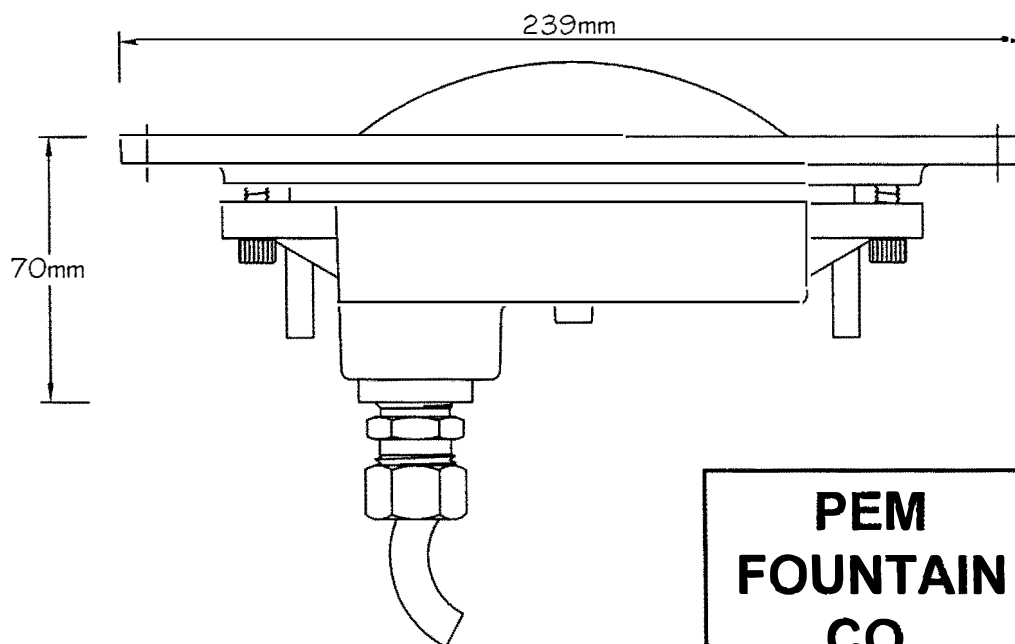

Copyright © PEM Fountain Co - 2018 Printed in Canada

**PEM
FOUNTAIN
CO.**

**E1210Wide
Facering
Convex Lens**

© 2018

Made in
Canada