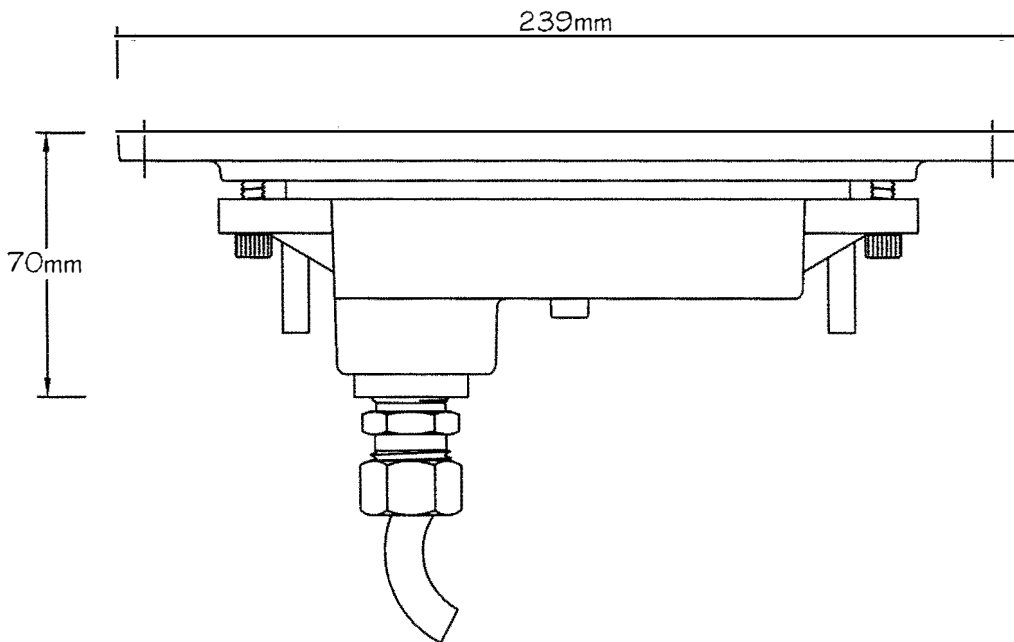

Copyright © PEM Fountain Co - 2018 Printed in Canada

PEM FOUNTAIN CO.	E1210/ Wide Facering/ Flat Lens	
© 2018		Made in Canada