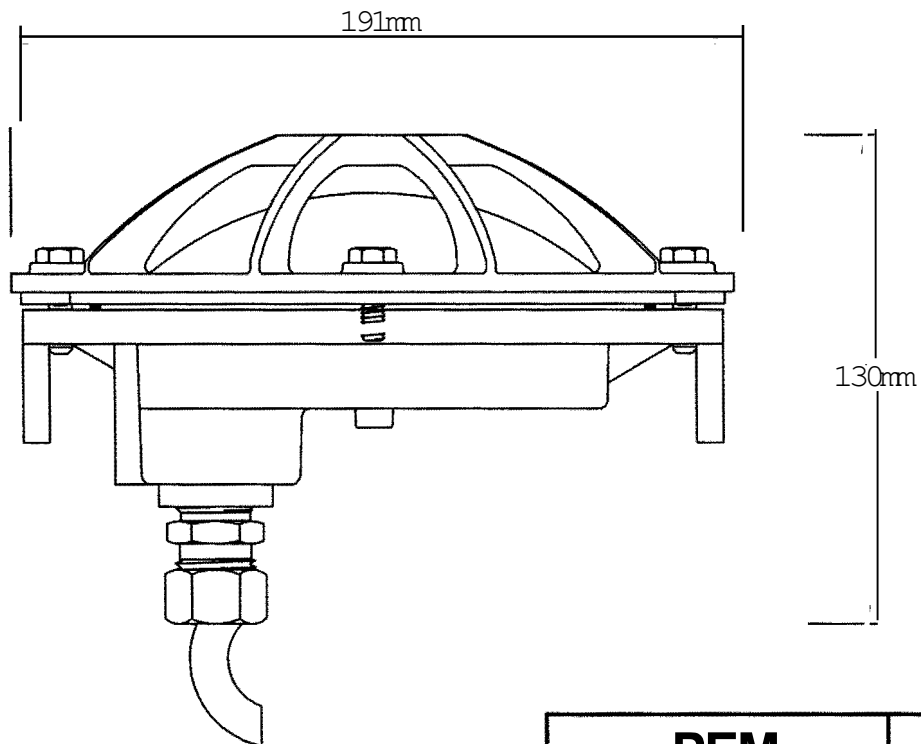

Copyright © PEM Fountain Co - 2018 Printed in Canada

PEM FOUNTAIN CO.		E12101/ 10-7
© 2018		Made in Canada