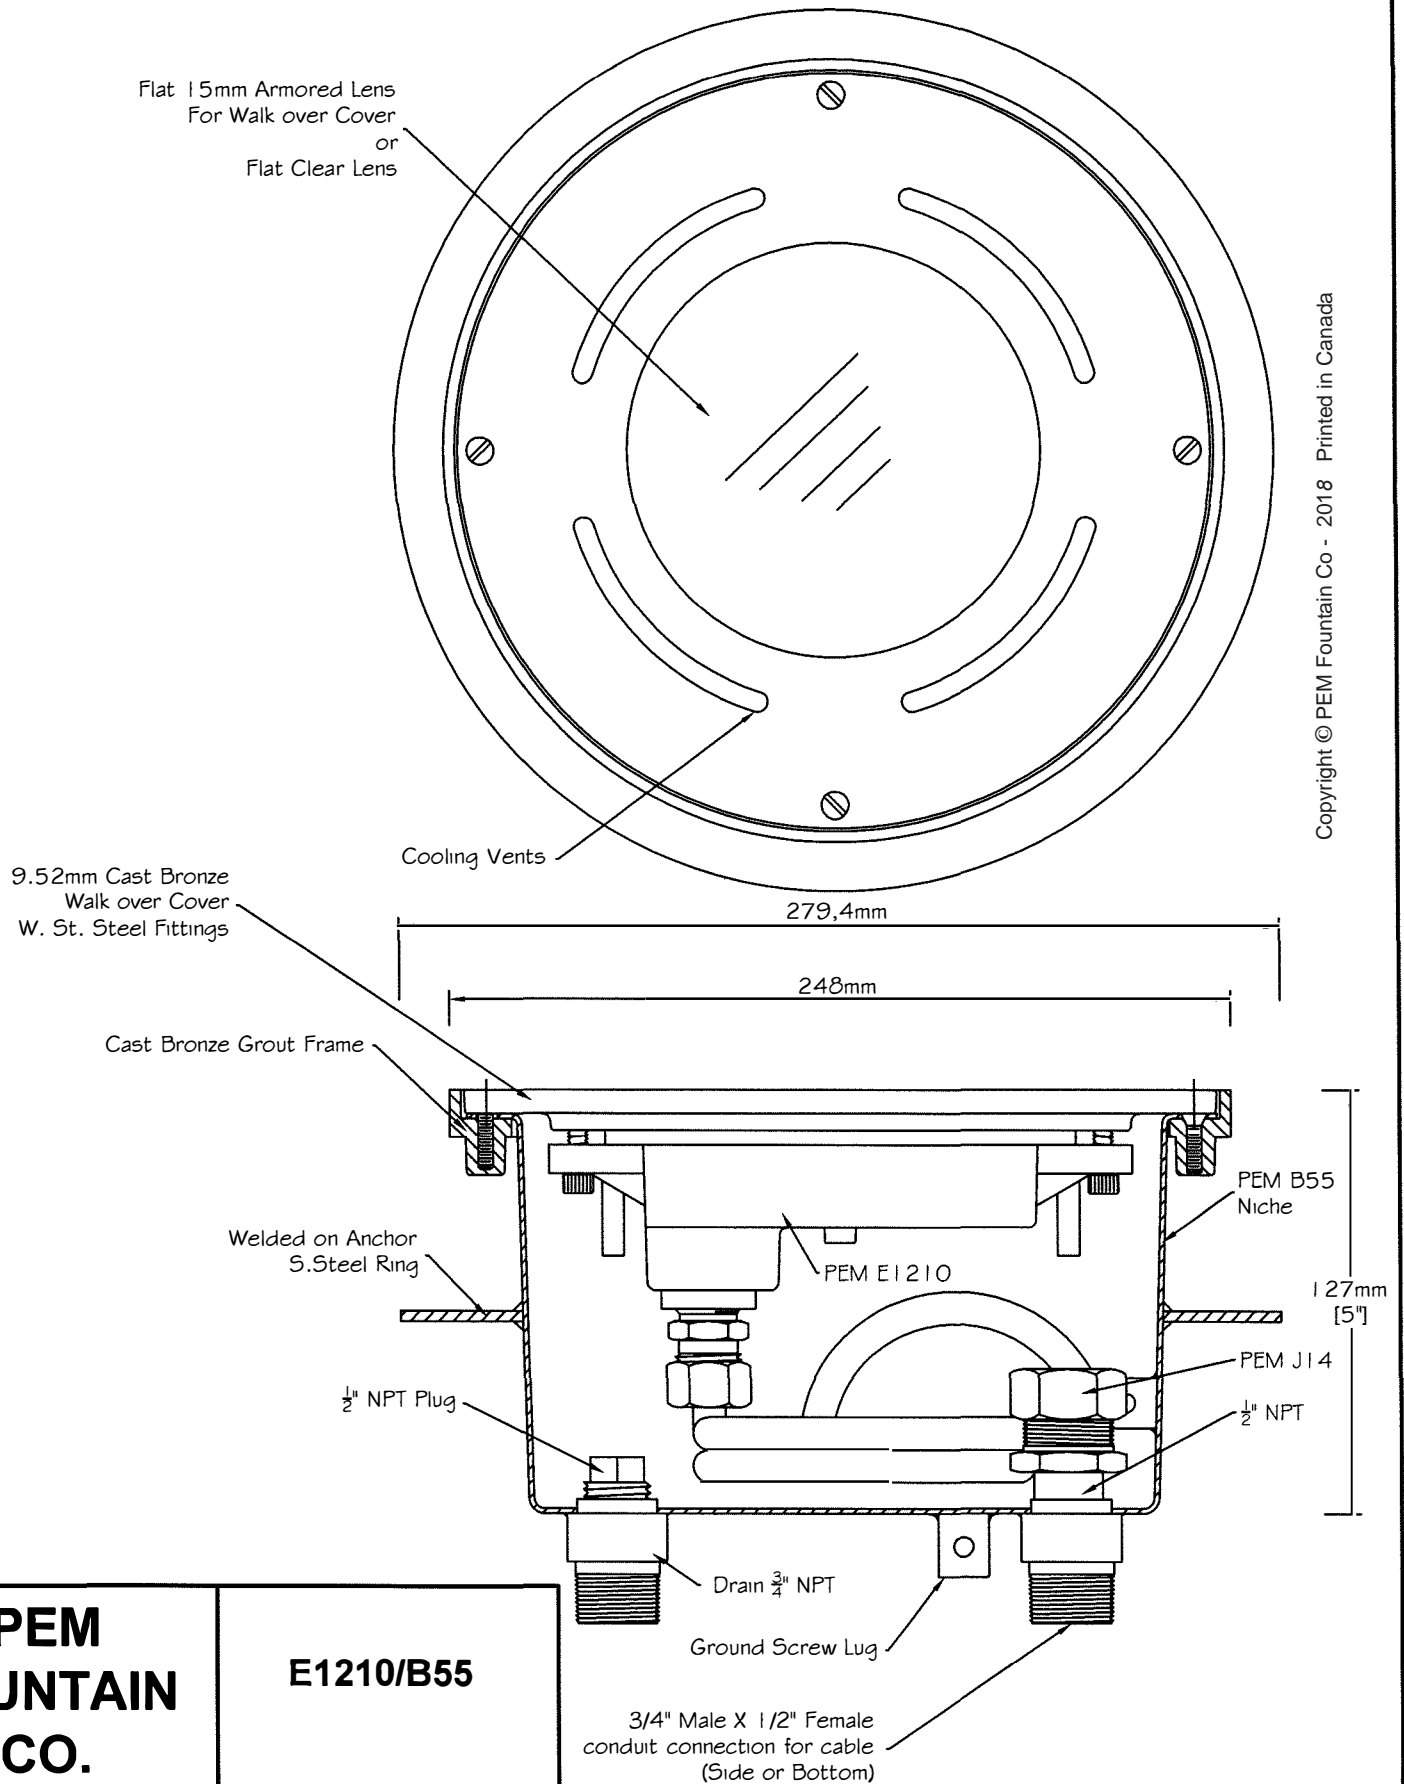

Copyright © PEM Fountain Co - 2018 Printed in Canada

**PEM
FOUNTAIN
CO.**

E1210/B55

© 2018

Made in
Canada