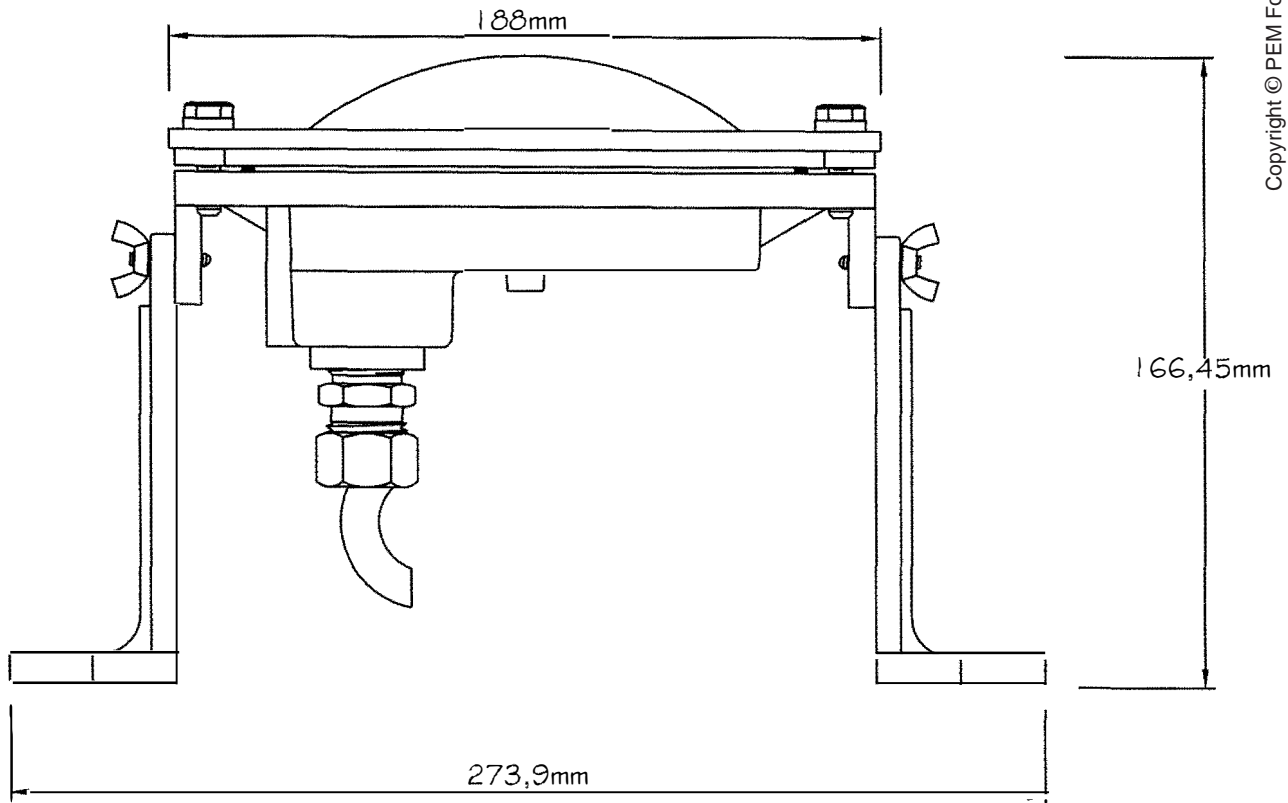

Copyright © PEM Fountain Co - 2018 Printed in Canada

PEM FOUNTAIN CO.		E1210/B6-2/ Convex Lens
© 2018		Made in Canada