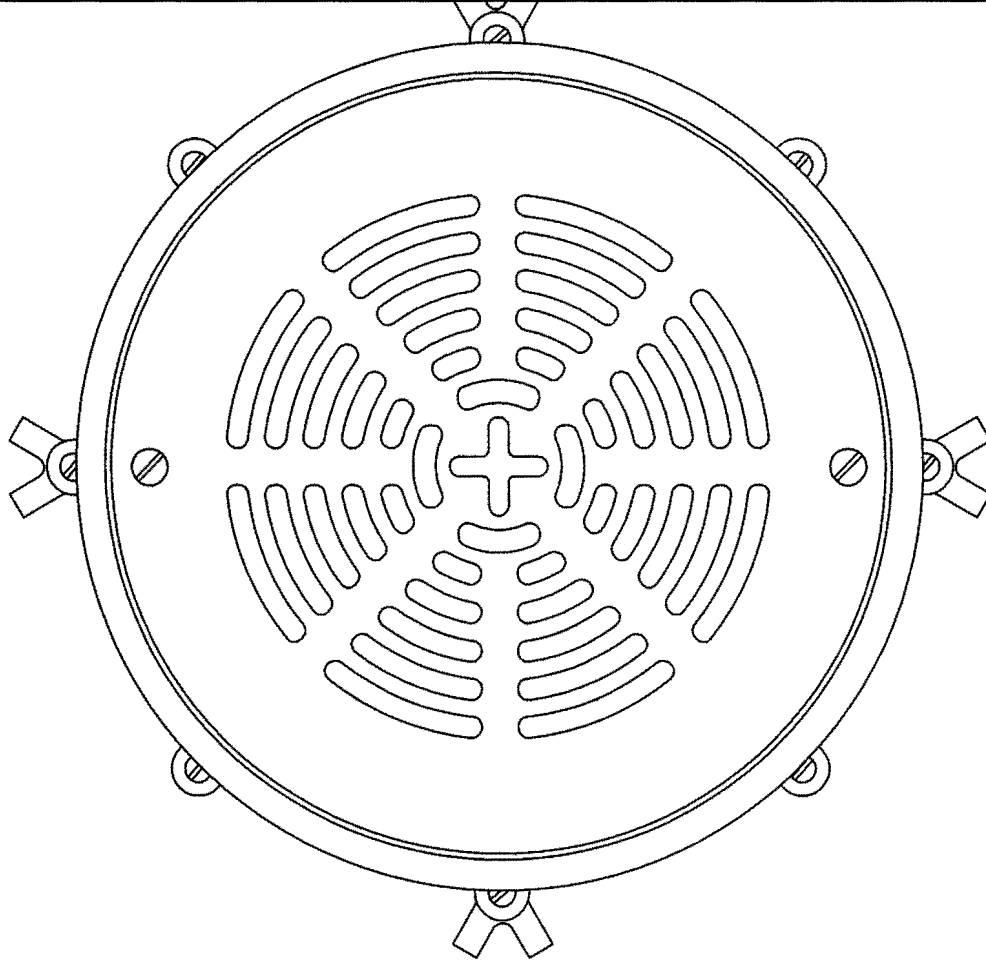

Copyright © PEM Fountain Co - 2018 Printed in Canada

PEM FOUNTAIN CO.		E1210/B56-4 B50A
© 2018		Made in Canada