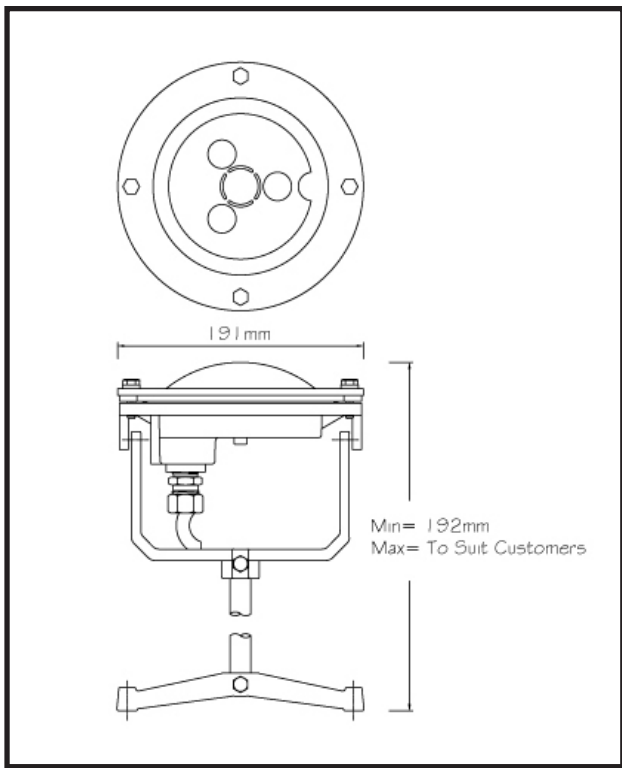

PEM E1210 Series

- -E1210-3, RGB - DMX-3 Channel
- -E1210-4, RGBW - DMX- 4Channel
- -E1210-6, Warm WhiteDirect Switching
- -E1210-6-A, WarmWhite DMX
- -E1210-8, ColdWhite
- -E1210-8-A, ColdWhite DMX

Maximum suggested sprayheight: 2.00m / 6.56

PEM : 953   953   953   952   952   952

PEM E1210 LED LIGHT FIXTURES, SUITABLE FOR DMX CONTROL = 4 CONDUCTORS + Ground
PEM E1210 LED LIGHT FIXTURES, SUITABLE FOR DIRECT SWITCHING = 2 CONDUCTORS + Ground
See: PEM CABLE CONDUCTOR COLOUR OR NUMERICAL CODING = PAGE 3

E1210 - B1S