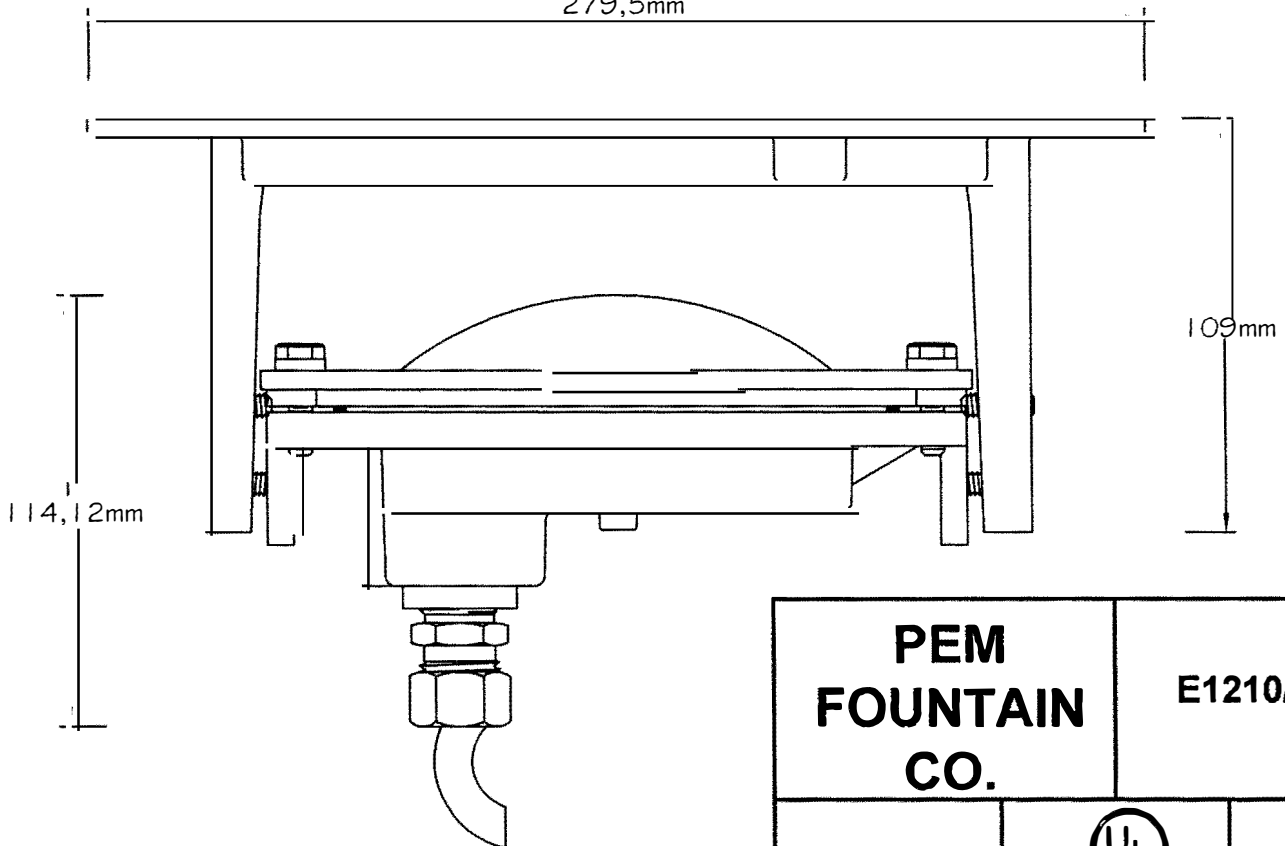

**PEM  
FOUNTAIN  
CO.**

**E1210/B6-2  
Flat Lens**

© 2018

Made in  
Canada

Copyright © PEM Fountain Co - 2018 Printed in Canada

279,5mm

**PEM  
FOUNTAIN  
CO.**

**E1210/ B56-1**