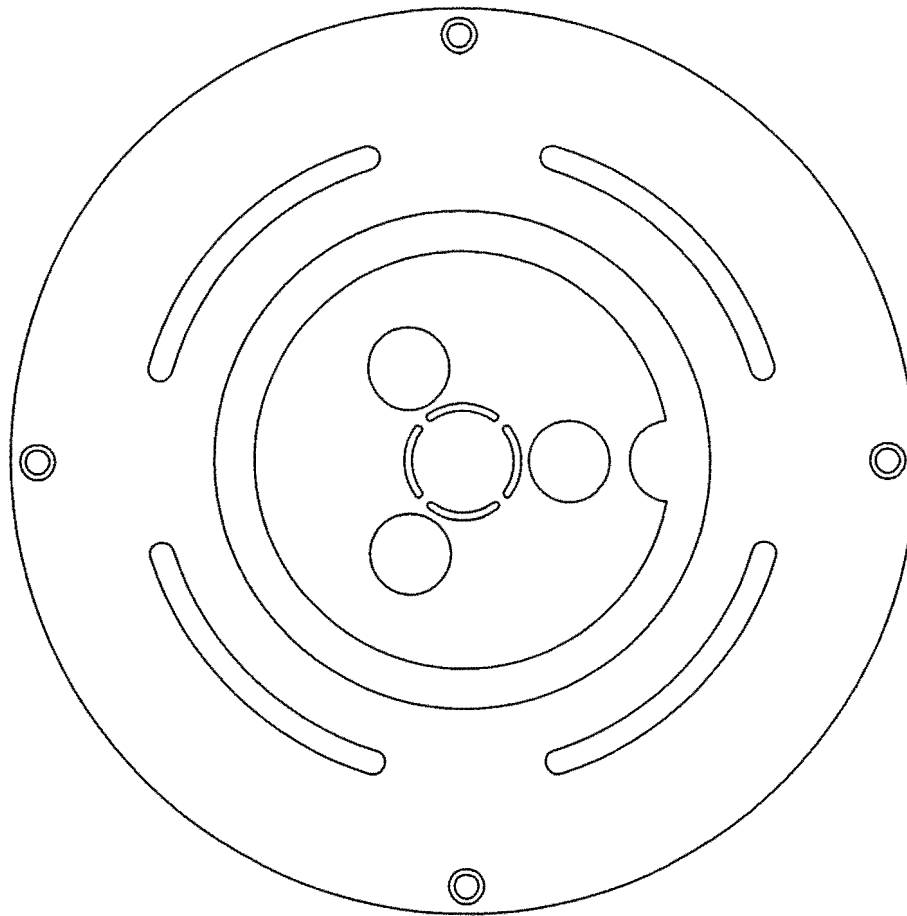

Copyright © PEM Fountain Co - 2018 Printed in Canada

**PEM
FOUNTAIN
CO.**

**E1210Wide
Facering
Convex Lens**

© 2018

Made in
Canada