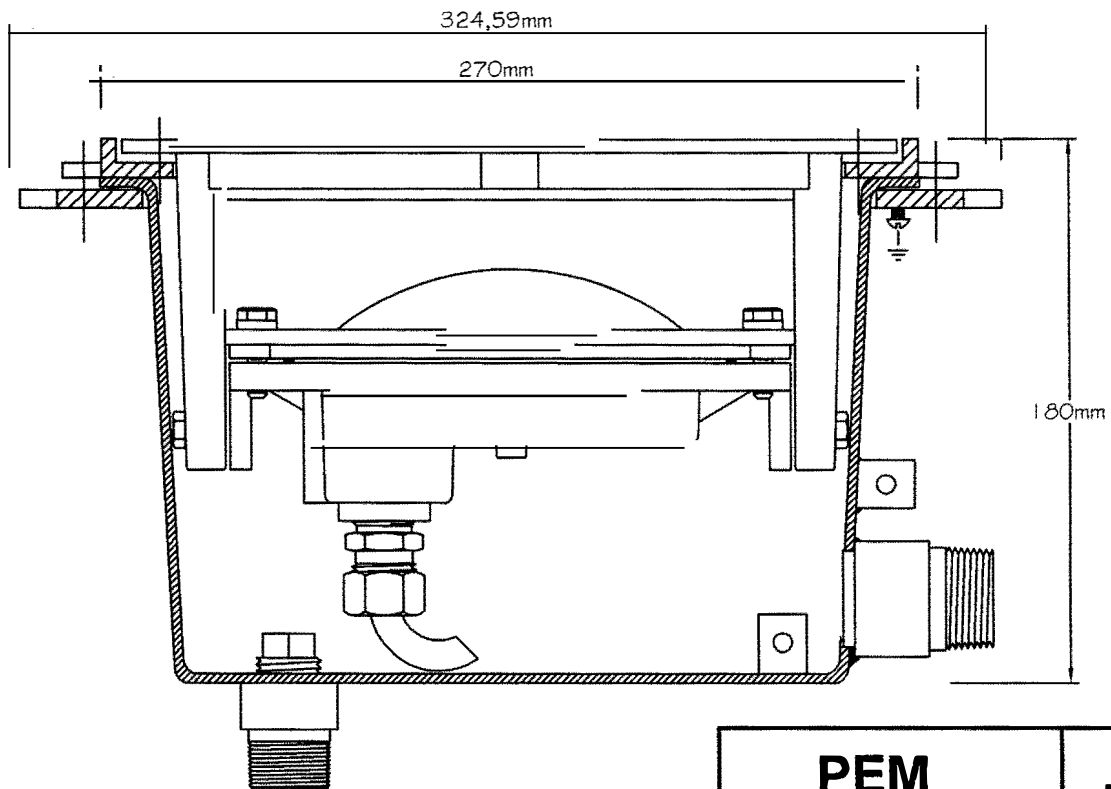

Copyright © PEM Fountain Co - 2018 Printed in Canada

PEM FOUNTAIN CO.		E1210/B56-4 B50A
© 2018		Made in Canada