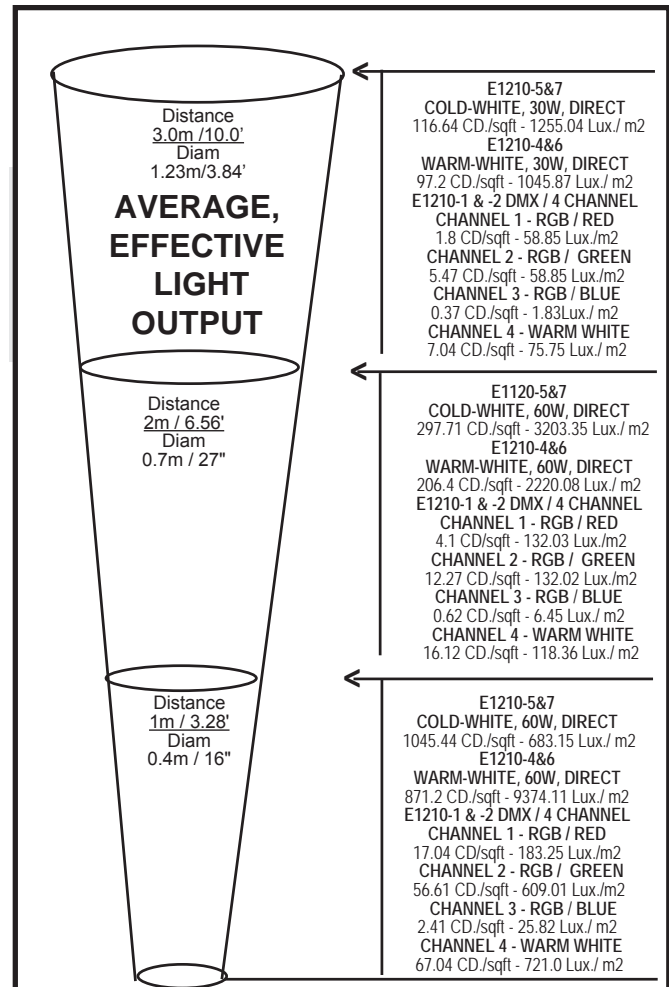

PEM E1210 Series

- -E1210-3, RGB - DMX-3 Channel
- -E1210-4, RGBW - DMX- 4Channel
- -E1210-6, Warm WhiteDirect Switching
- -E1210-6-A, WarmWhite DMX
- -E1210-8, ColdWhite
- -E1210-8-A, ColdWhite DMX

Maximum suggested sprayheight: 2.00m / 6.56

PEM : 953   953   953   952   952   952

PEM E1210 LED LIGHT FIXTURES, SUITABLE FOR DMX CONTROL = 4 CONDUCTORS + Ground
PEM E1210 LED LIGHT FIXTURES, SUITABLE FOR DIRECT SWITCHING = 2 CONDUCTORS + Ground
See: PEM CABLE CONDUCTOR COLOUR OR NUMERICAL CODING = PAGE 3

E1210 - B1S