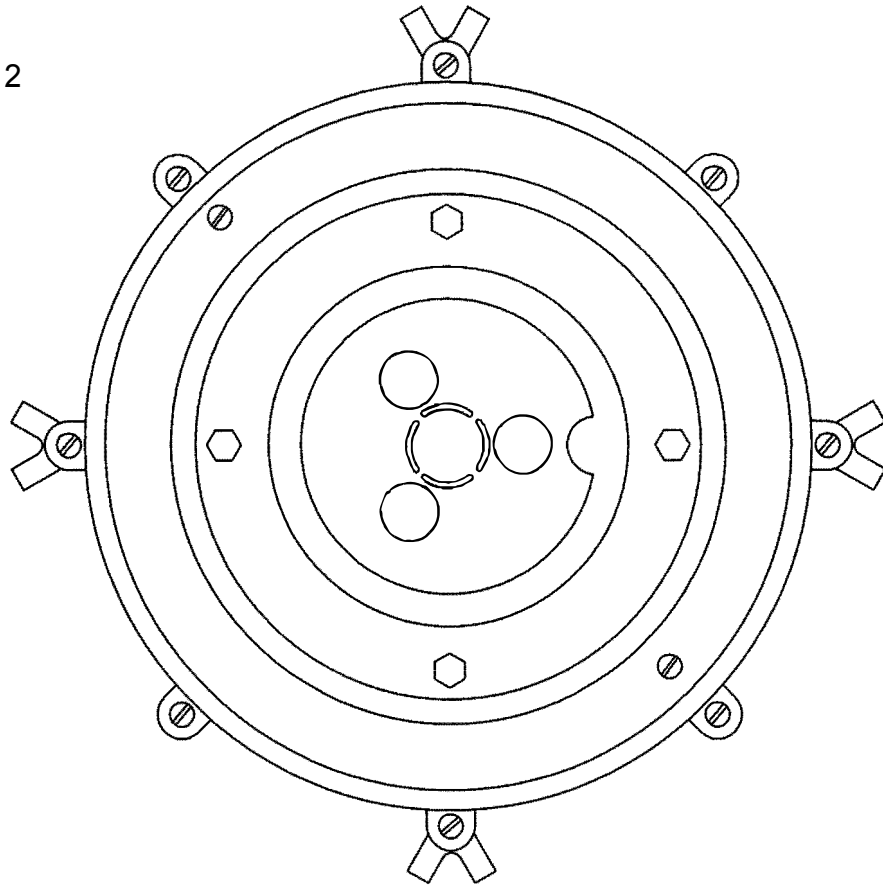

Copyright © PEM Fountain Co - 2018 Printed in Canada

**PEM
FOUNTAIN
CO.**

E1210/B46

© 2018

Made in
Canada