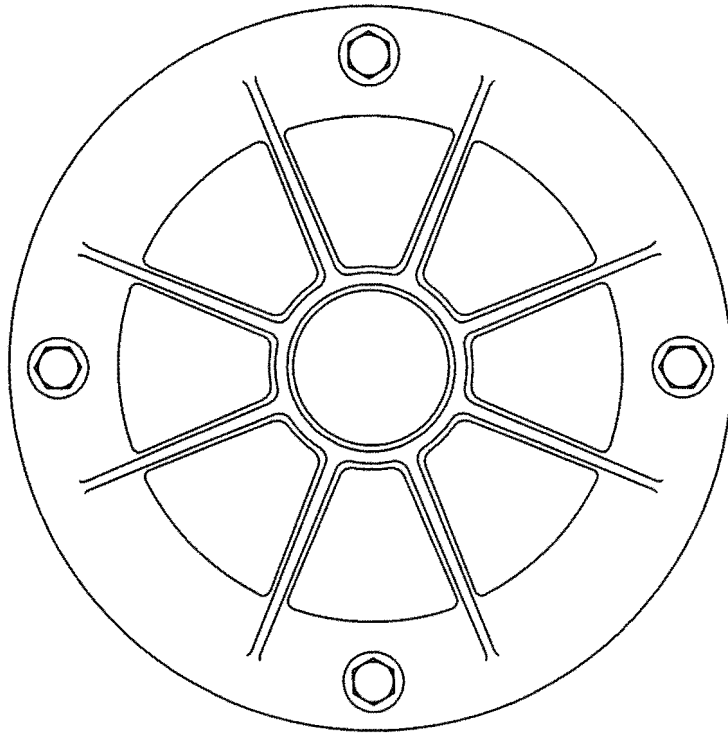

<b>PEM FOUNTAIN CO.</b>		<b>E12101/ 10-7</b>
© 2018		Made in Canada

Optional Mounting Holes

Copyright © PEM Fountain Co - 2018 Printed in Canada

<b>PEM FOUNTAIN CO.</b>	<b>E1210/ Wide Facering/ Flat Lens</b>	
© 2018		Made in Canada