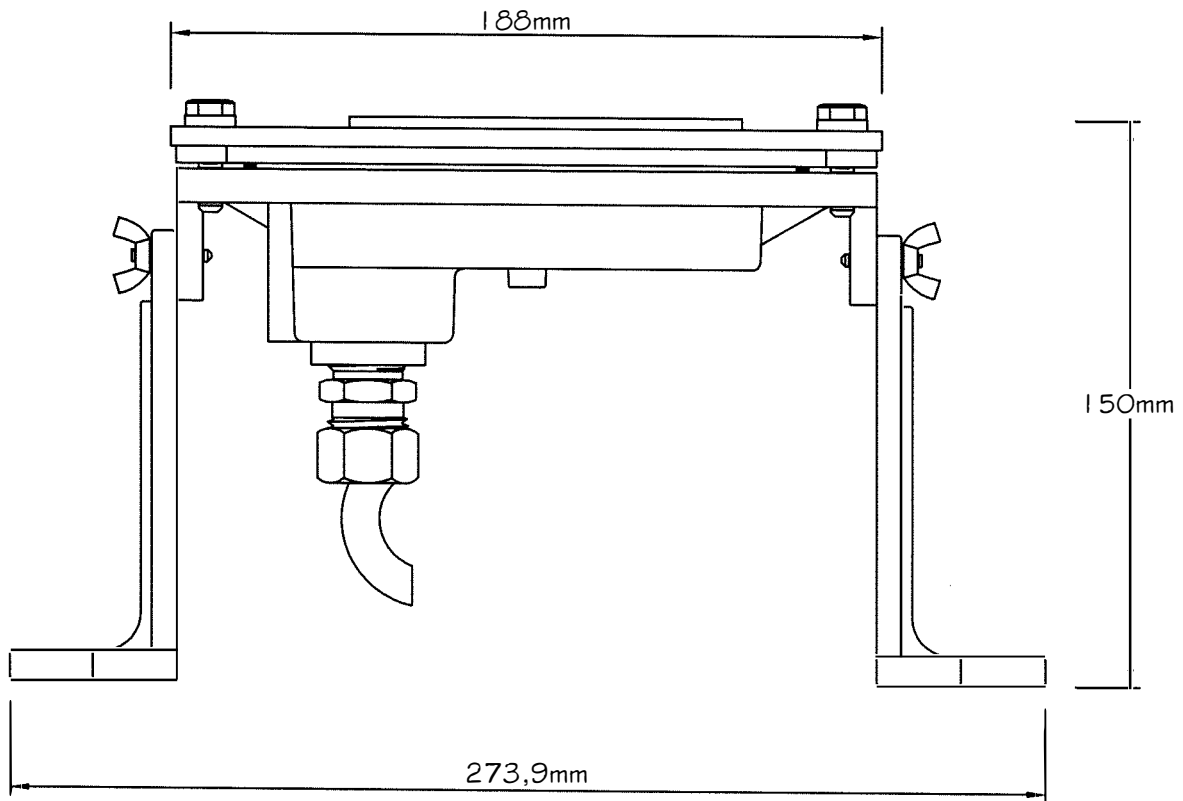

Copyright © PEM Fountain Co - 2018 Printed in Canada

Min= 192mm  
Max= To Suit Customers

**PEM  
FOUNTAIN  
CO.**

**E1210/ B1S  
Convex Lens**

© 2018

Made in  
Canada

Copyright © PEM Fountain Co - 2018 Printed in Canada