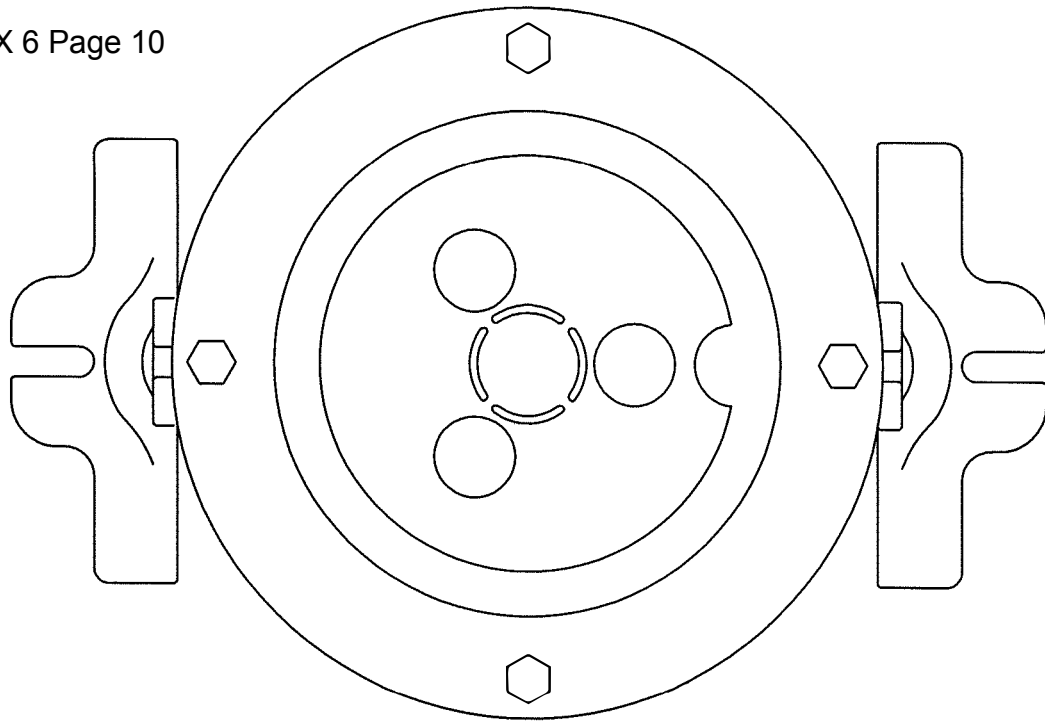

Copyright © PEM Fountain Co - 2018 Printed in Canada

Min= 192mm  
Max= To Suit Customers

**PEM  
FOUNTAIN  
CO.**

**E1210/ B1S  
Convex Lens**

© 2018

Made in  
Canada

Copyright © PEM Fountain Co - 2018 Printed in Canada