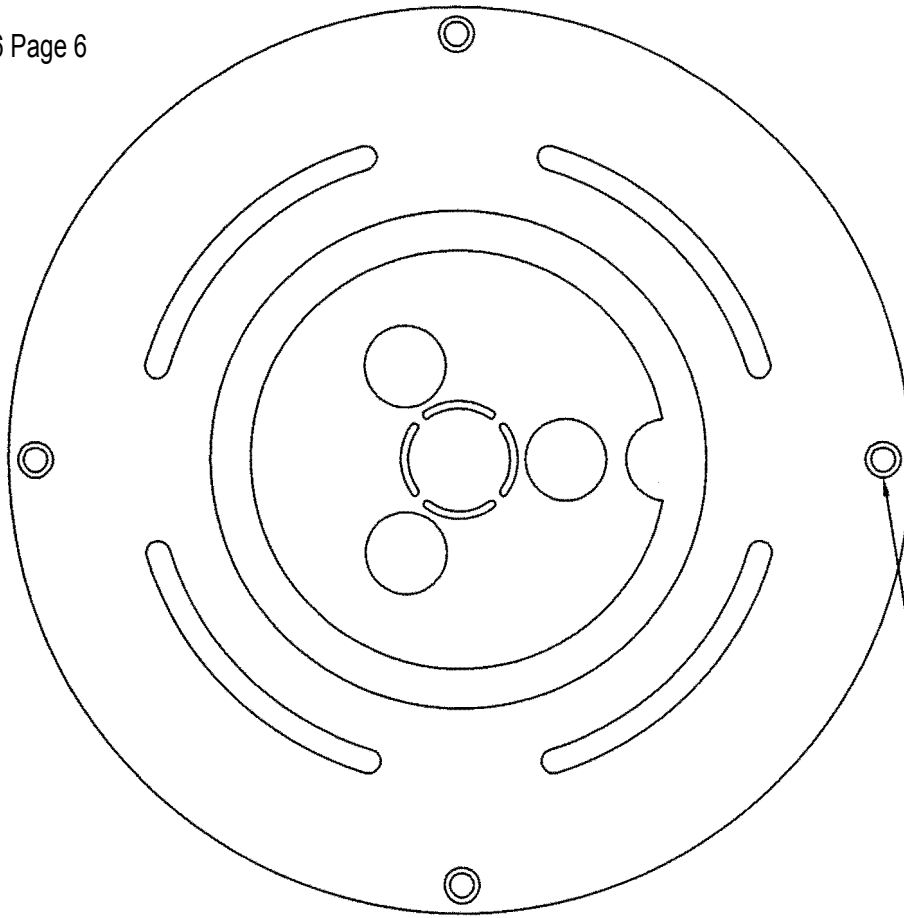

Optional Mounting Holes