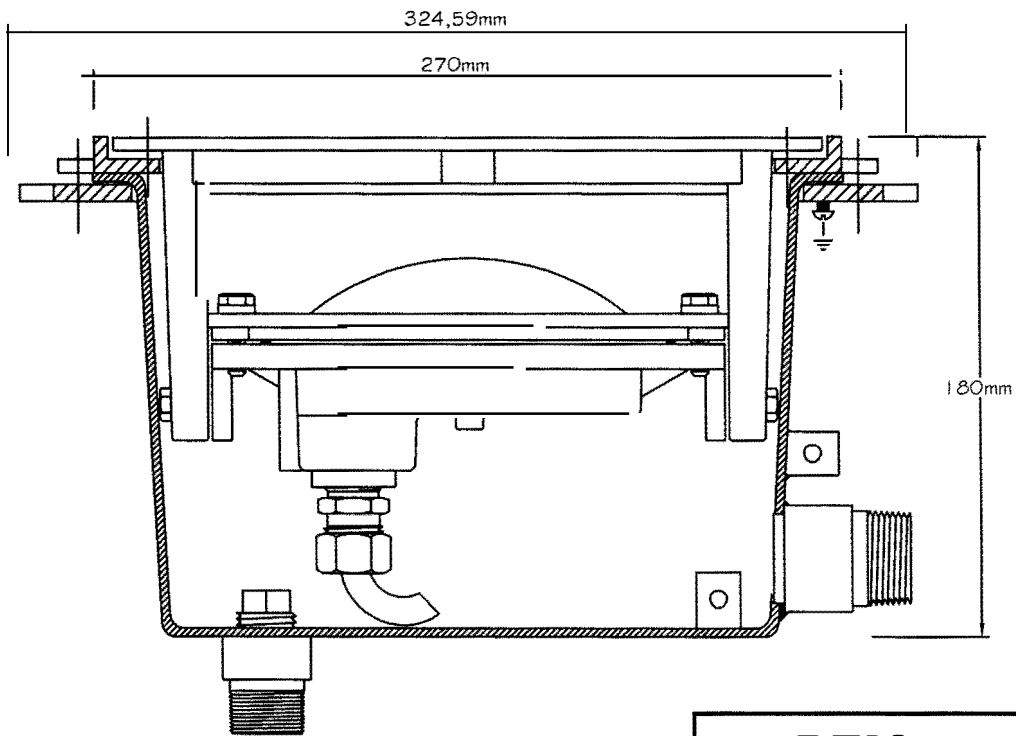

Copyright © PEM Fountain Co - 2018 Printed in Canada

**PEM
FOUNTAIN
CO.**

**E1210/ B46
B50A**

© 2018

Made in
Canada