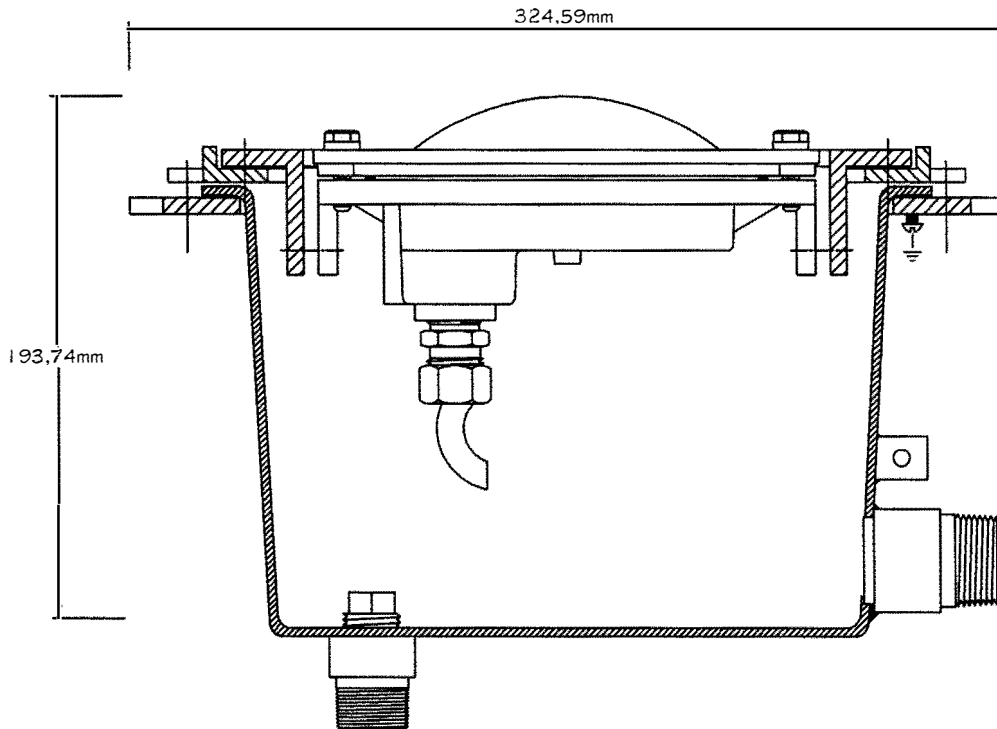

Copyright © PEM Fountain Co - 2018 Printed in Canada

**PEM
FOUNTAIN
CO.**

E1210/B46

© 2018

Made in
Canada