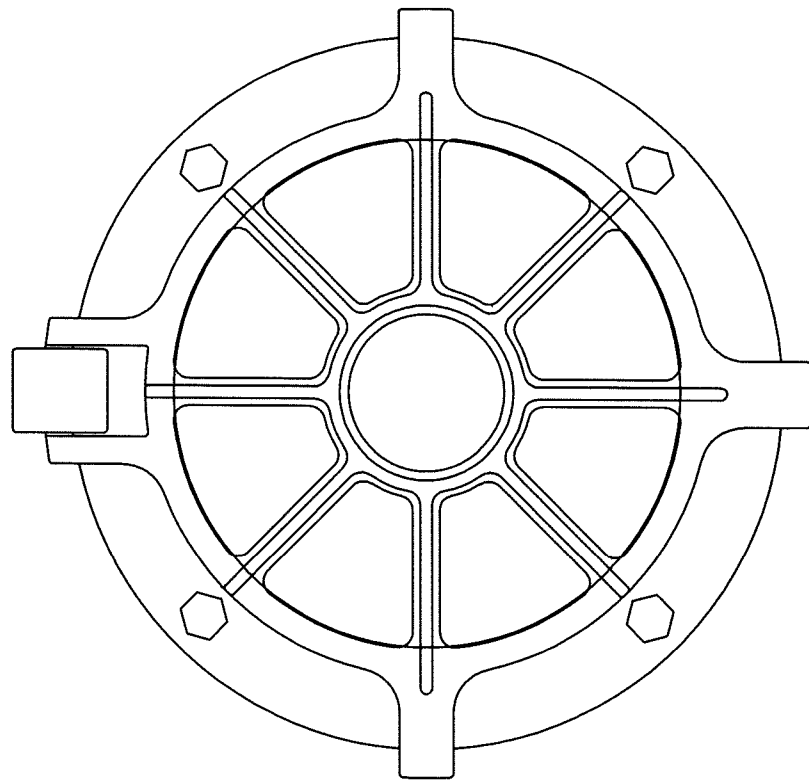

Copyright © PEM Fountain Co - 2018 Printed in Canada

PEM FOUNTAIN CO.		E1210/ 10-6
© 2018		Made in Canada