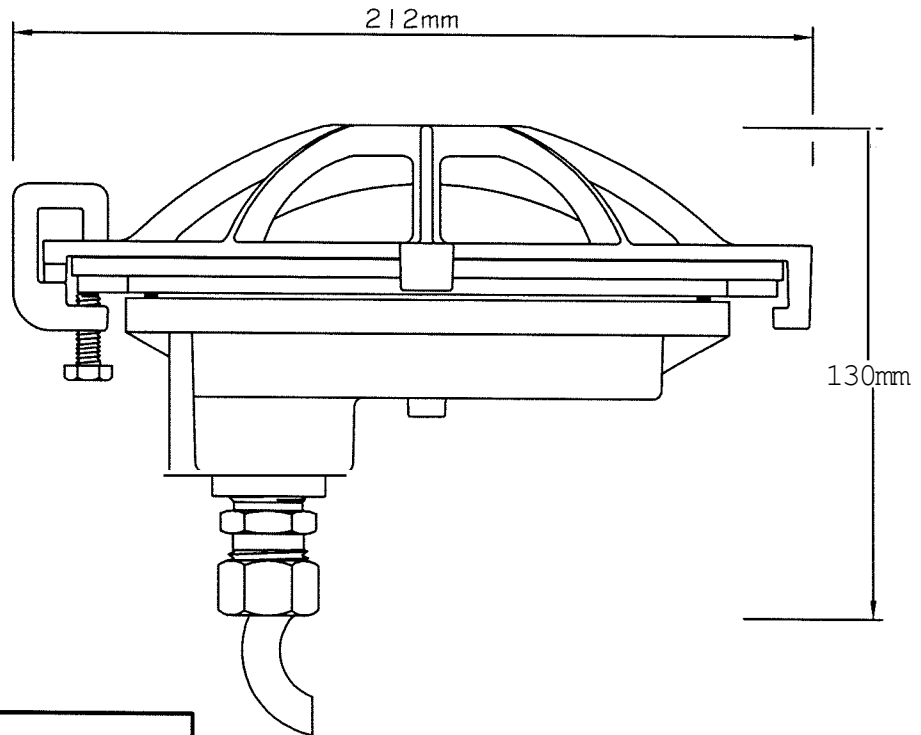

Copyright © PEM Fountain Co - 2018 Printed in Canada

PEM FOUNTAIN CO.		E1210/ 10-6
© 2018		Made in Canada